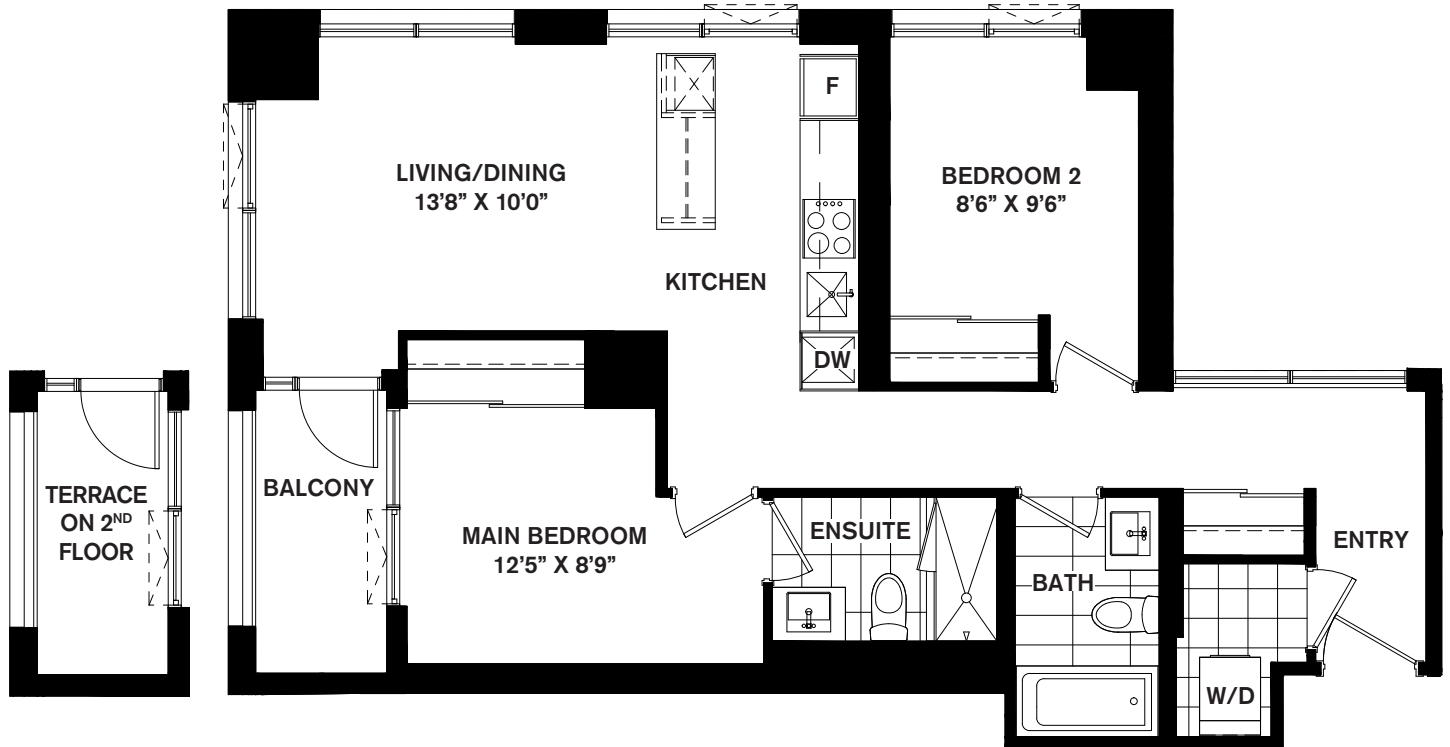

CONDOMINIUMS at  
Square One District

THE  
ELEGANT

2 Bedroom

21

Suite Area

800 SF

Outdoor Area

43 SF

Total Area

843 SF

All areas and stated room dimensions are approximate. Floor area measured in accordance with Tarion bulletin #22. Actual living areas will vary from stated floor areas. Size and location of windows may vary. The purchaser acknowledges that the actual unit purchased may be a reversed layout to the plan shown. Illustration is artist's concept. E. & O. E. Outdoor area will vary depending on suite location within the building. Please speak with a Sales Representative for details.