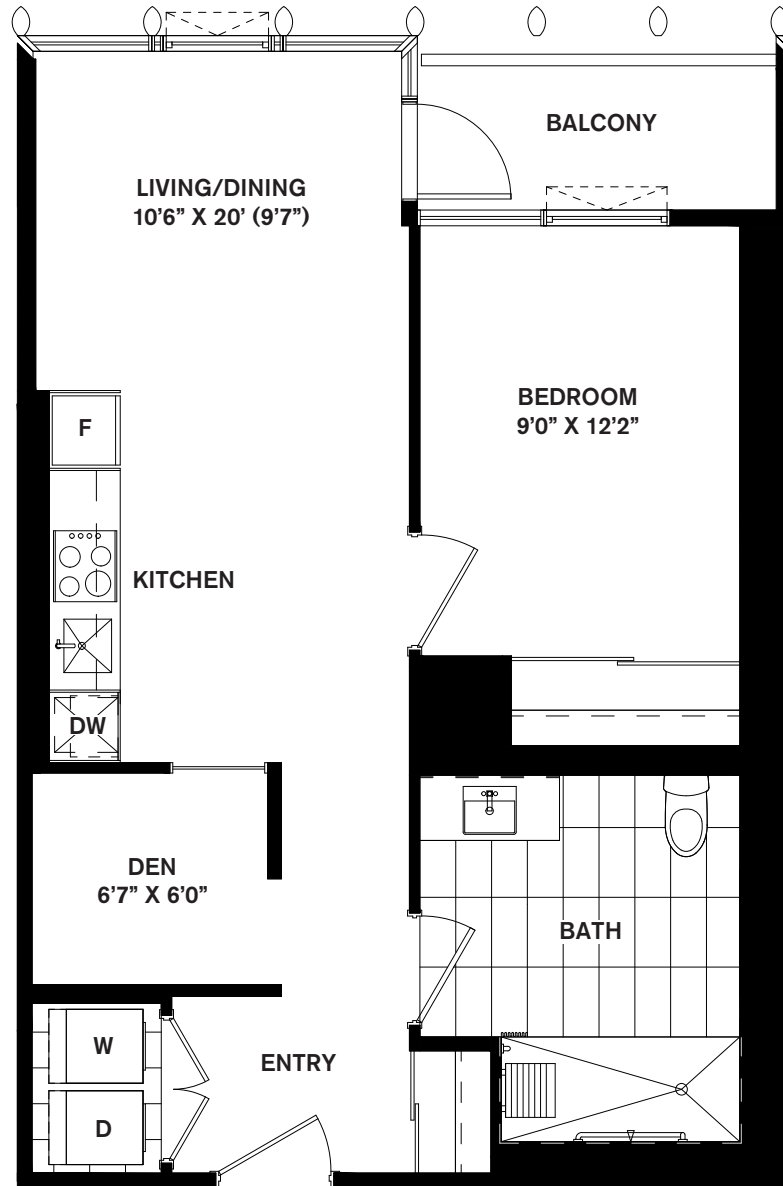

ONDOMINIUMS at
Square One District

THE
FRESH

1 Bedroom + Den

1+D (ADP)

Suite Area

644 SF

Outdoor Area

41 SF

Total Area

685 SF

LEVEL 2

LEVELS 3-4

CONFEDERATION PKWY

SQUARE ONE DR

All areas and stated room dimensions are approximate. Floor area measured in accordance with Tarion bulletin #22. Actual living areas will vary from stated floor areas. Size and location of windows may vary. The purchaser acknowledges that the actual unit purchased may be a reversed layout to the plan shown. Illustration is artist's concept. E. & O. E. Outdoor area will vary depending on suite location within the building. Please speak with a Sales Representative for details.