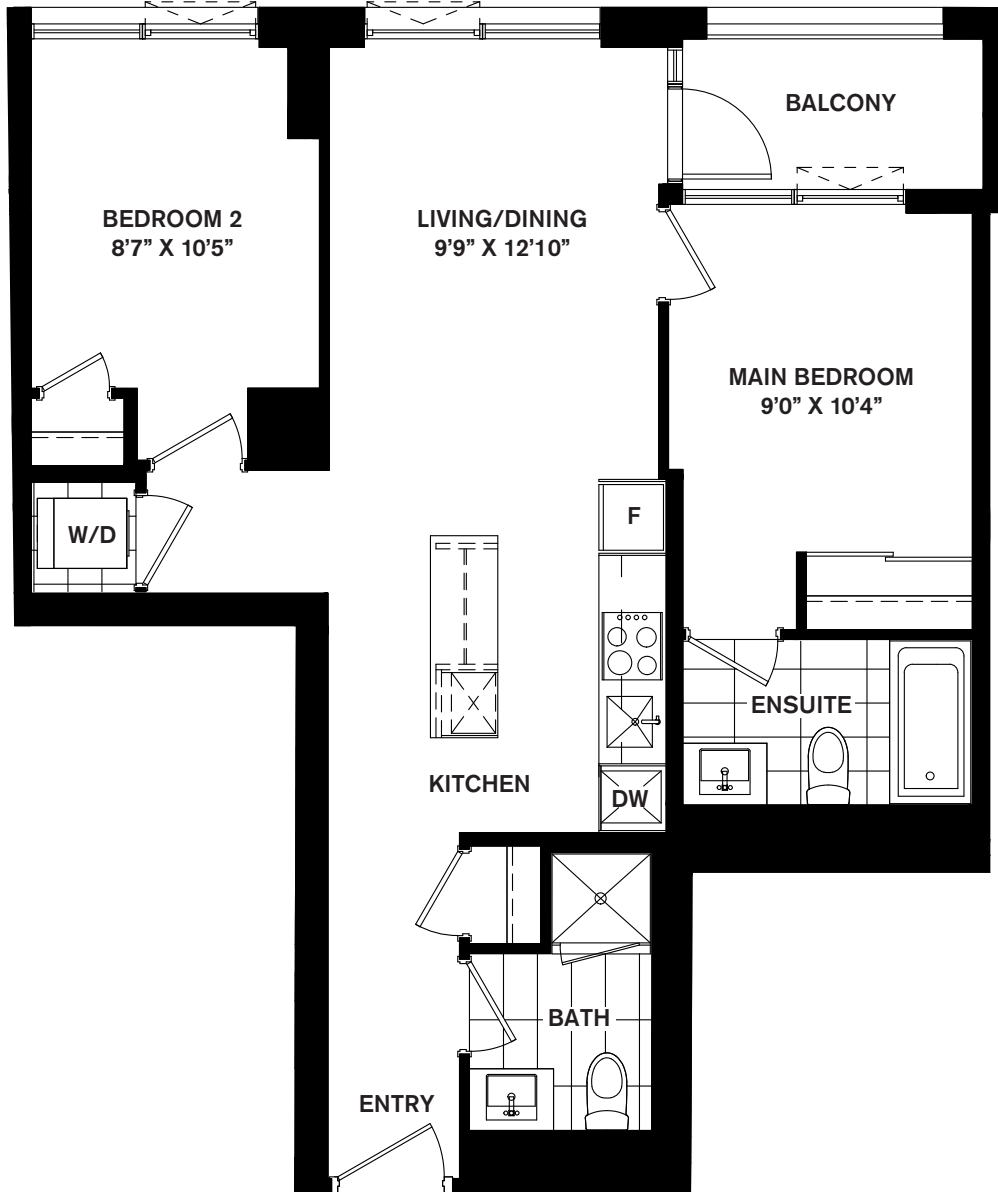

CONDOMINIUMS *at*
Square One District

THE
ICON

2 Bedroom

2G

Suite Area	749 SF
Outdoor Area	40 SF
Total Area	789 SF

CONFEDERATION PKWY

SQUARE ONE DR

LEVELS 7-45

All areas and stated room dimensions are approximate. Floor area measured in accordance with Tarion bulletin #22. Actual living areas will vary from stated floor areas. Size and location of windows may vary. The purchaser acknowledges that the actual unit purchased may be a reversed layout to the plan shown. Illustration is artist's concept. E. & O. E. Outdoor area will vary depending on suite location within the building. Please speak with a Sales Representative for details.