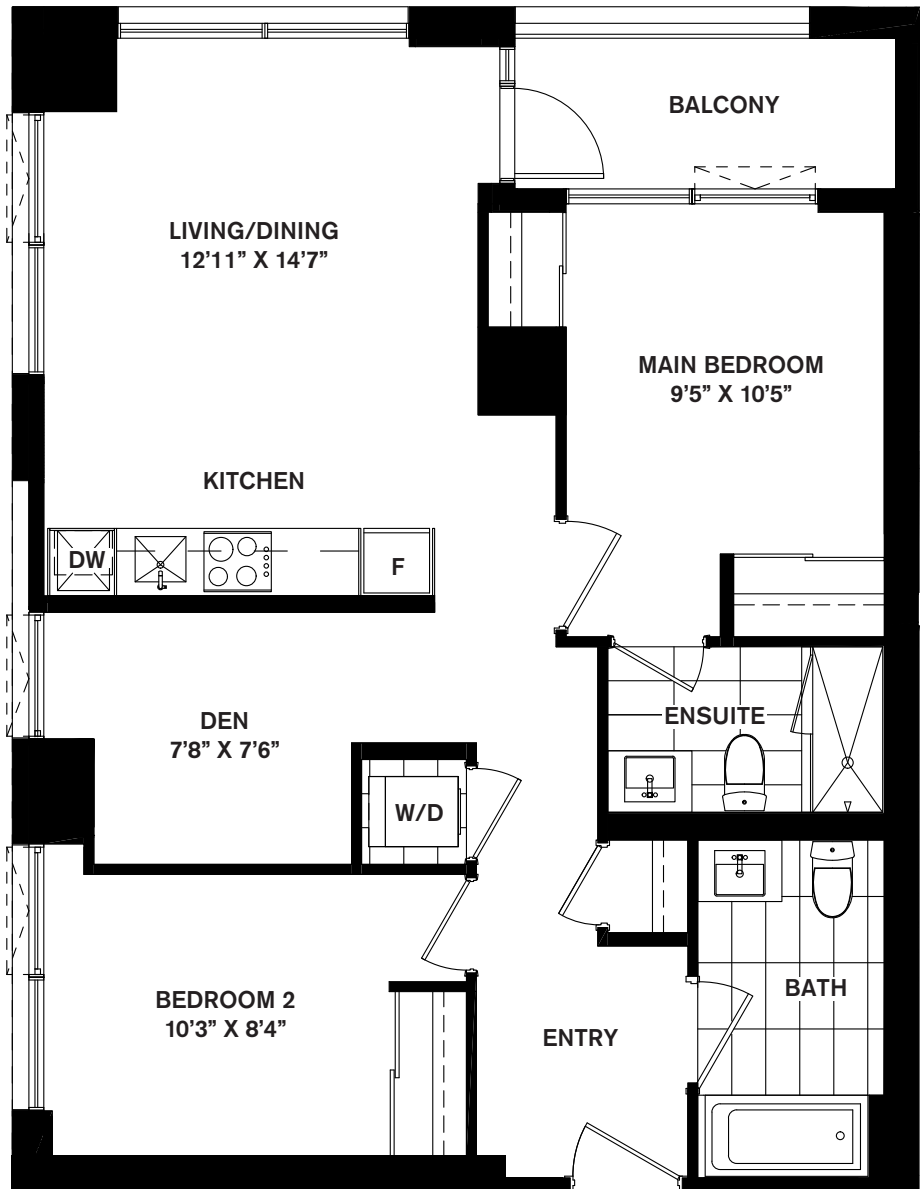

CONDOMINIUMS at Square One District

THE PALETTE

2 Bedroom + Den

2+A (BF)

Suite Area

872 SF

Outdoor Area

47 SF

Total Area

919 SF

LEVEL 2

LEVELS 3-4

LEVEL 5

LEVEL 6

LEVELS 7-45

SQUARE ONE DR

CONFEDERATION PKWY

All areas and stated room dimensions are approximate. Floor area measured in accordance with Tarion bulletin #22. Actual living areas will vary from stated floor areas. Size and location of windows may vary. The purchaser acknowledges that the actual unit purchased may be a reversed layout to the plan shown. Illustration is artist's concept. E. & O. E. Outdoor area will vary depending on suite location within the building. Please speak with a Sales Representative for details.