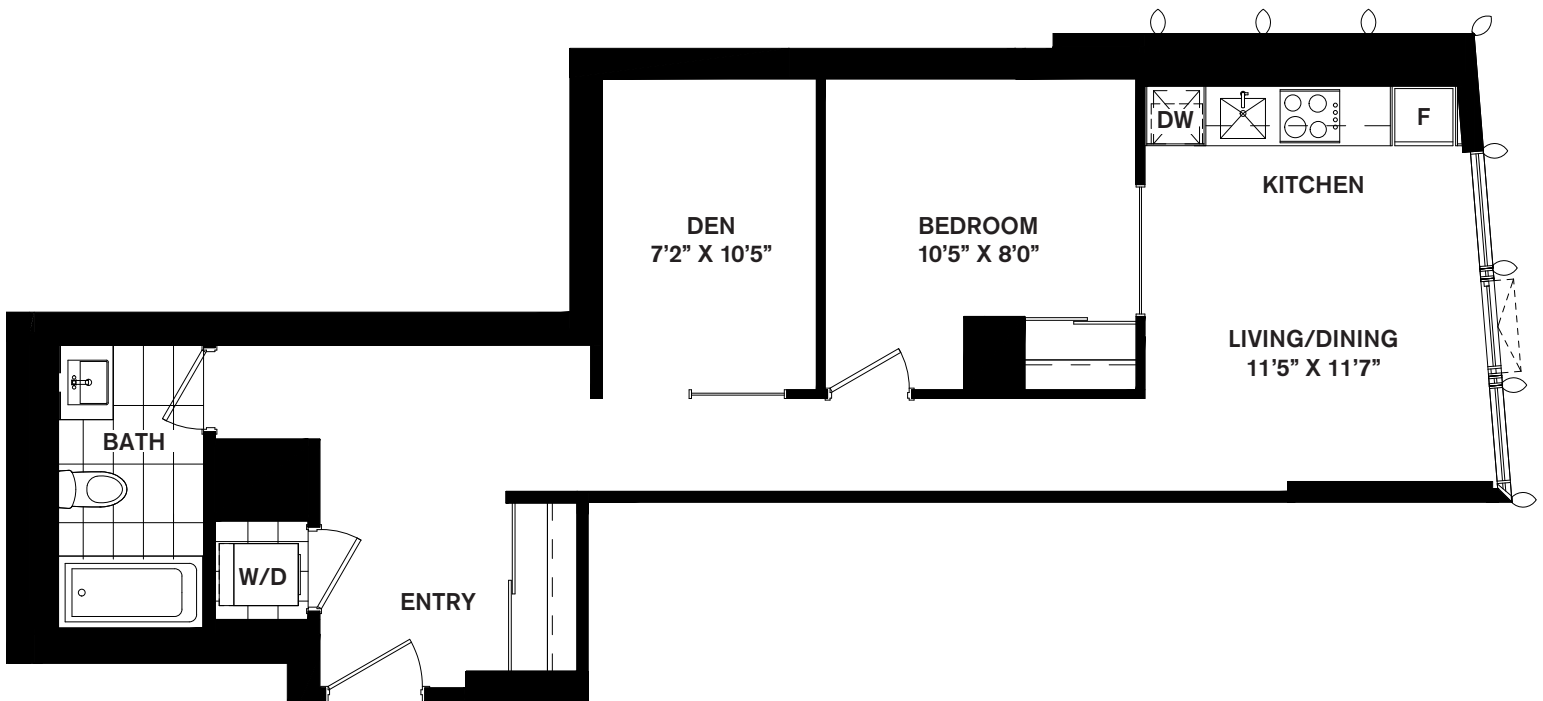

CONDOMINIUMS at
Square One District

THE
RUNWAY

1 Bedroom + Den

1+E

Suite Area

711 SF

CONFEDERATION PKWY

SQUARE ONE DR

LEVELS 3-4

LEVEL 5

All areas and stated room dimensions are approximate. Floor area measured in accordance with Tarion bulletin #22. Actual living areas will vary from stated floor areas. Size and location of windows may vary. The purchaser acknowledges that the actual unit purchased may be a reversed layout to the plan shown. Illustration is artist's concept. E. & O. E. Outdoor area will vary depending on suite location within the building. Please speak with a Sales Representative for details.