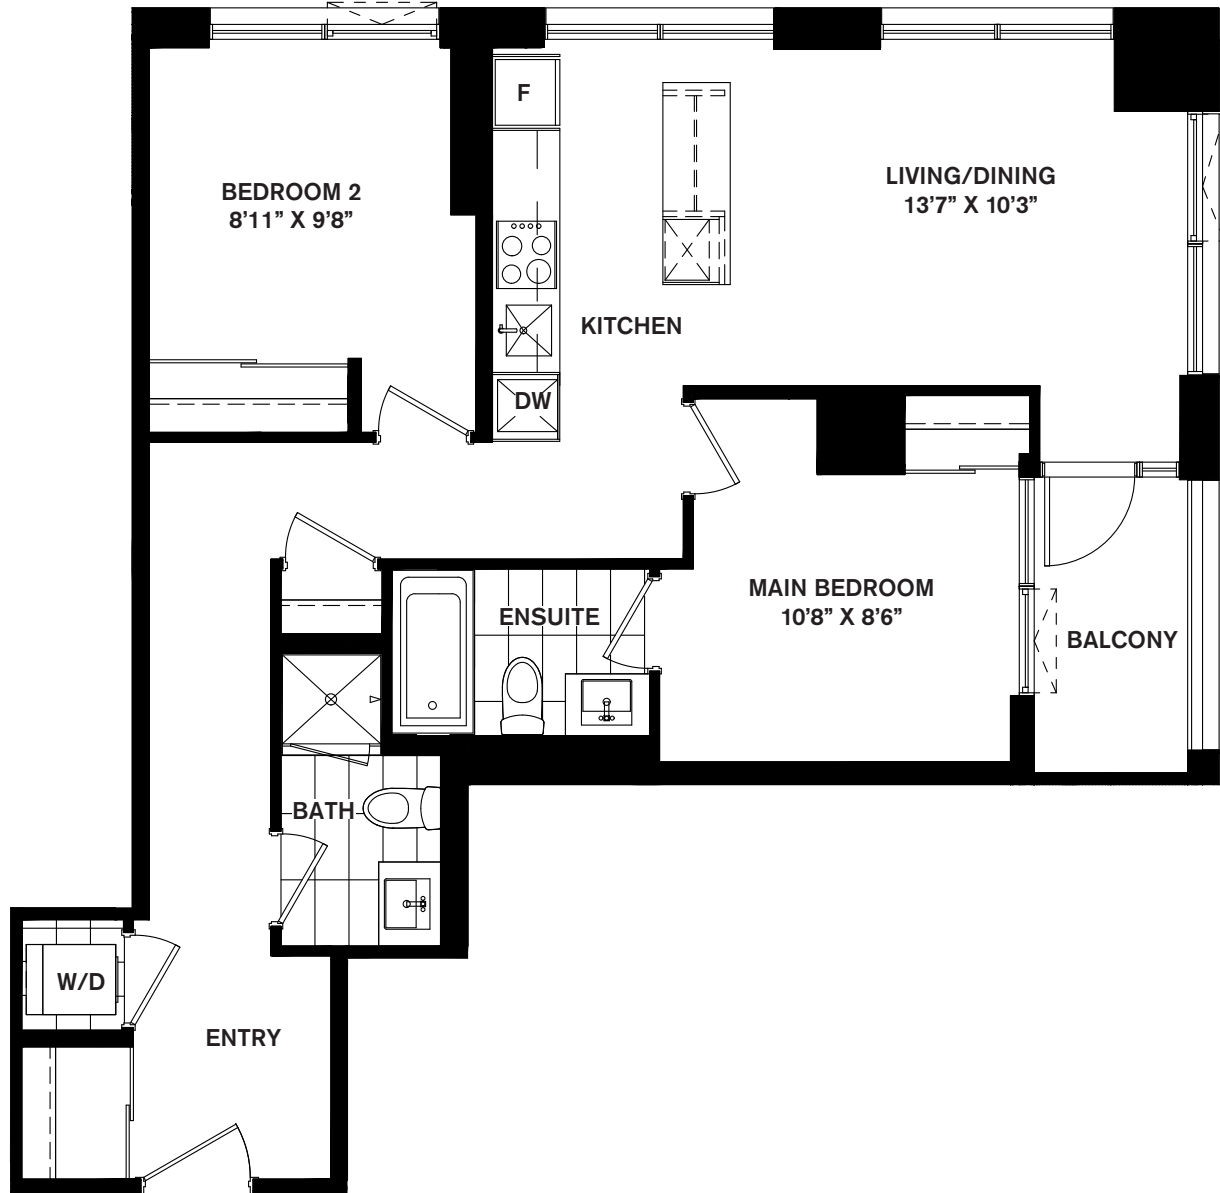

CONDOMINIUMS *at*
Square One District

THE
SHOWCASE

2 Bedroom

2J

Suite Area

820 SF

Outdoor Area

40 SF

Total Area

860 SF

CONFEDERATION PKWY

SQUARE ONE DR

LEVELS 7-45

All areas and stated room dimensions are approximate. Floor area measured in accordance with Tarion bulletin #22. Actual living areas will vary from stated floor areas. Size and location of windows may vary. The purchaser acknowledges that the actual unit purchased may be a reversed layout to the plan shown. Illustration is artist's concept. E. & O. E. Outdoor area will vary depending on suite location within the building. Please speak with a Sales Representative for details.