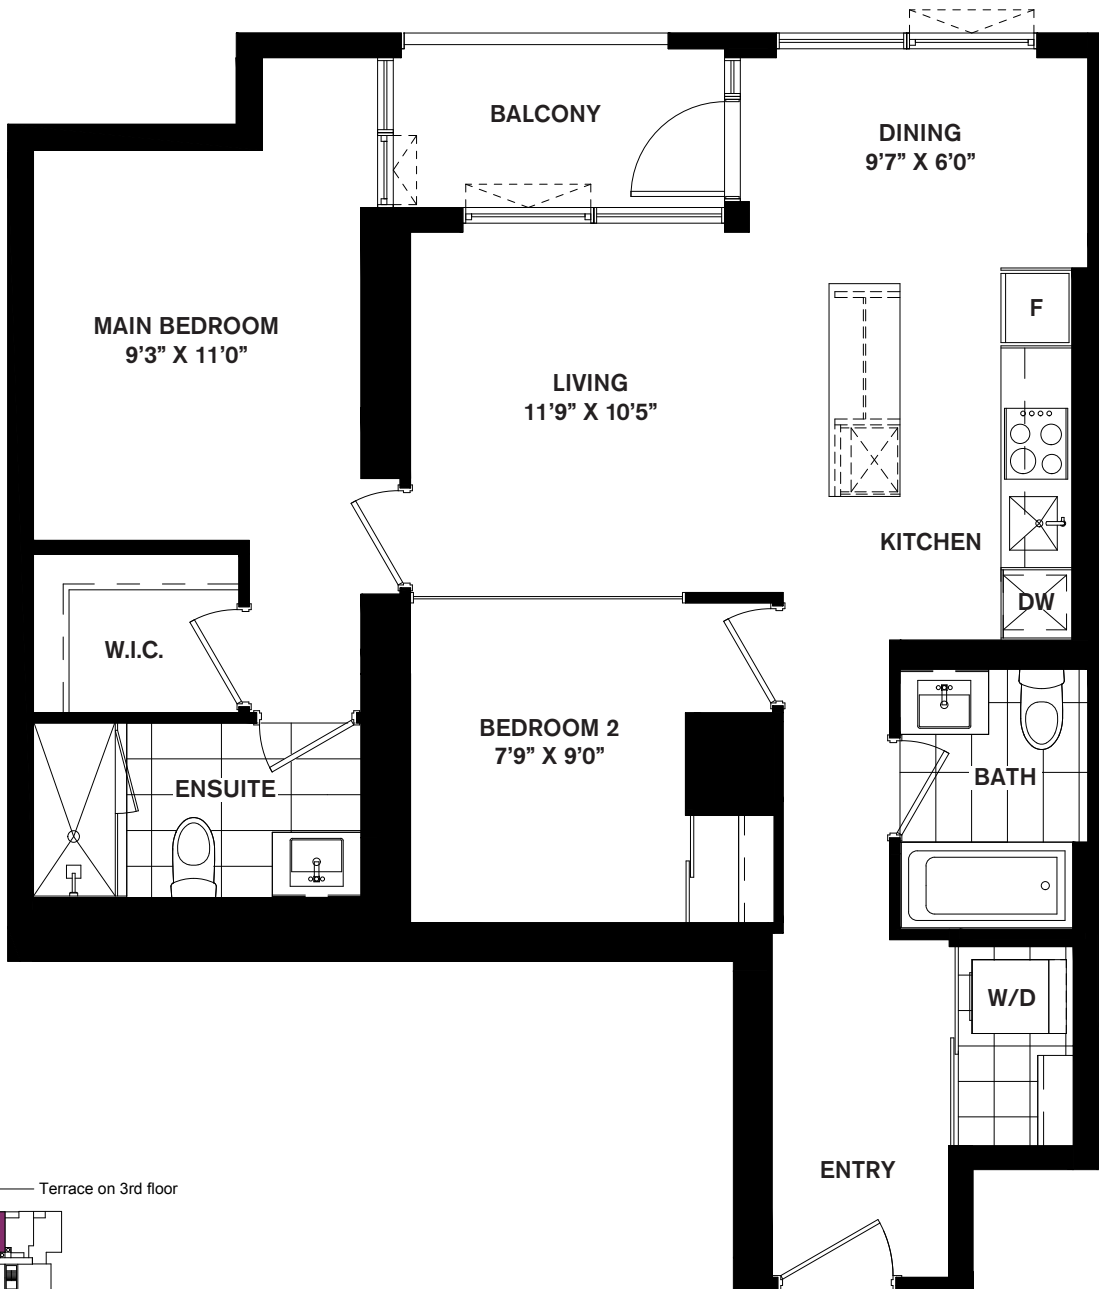

CONDOMINIUMS *at*  
Square One District

THE  
STYLE

2 Bedroom

2L

Suite Area

838 SF

Outdoor Area

42 SF

Total Area

880 SF

CONFEDERATION PKWY

All areas and stated room dimensions are approximate. Floor area measured in accordance with Tarion bulletin #22. Actual living areas will vary from stated floor areas. Size and location of windows may vary. The purchaser acknowledges that the actual unit purchased may be a reversed layout to the plan shown. Illustration is artist's concept. E. & O. E. Outdoor area will vary depending on suite location within the building. Please speak with a Sales Representative for details.