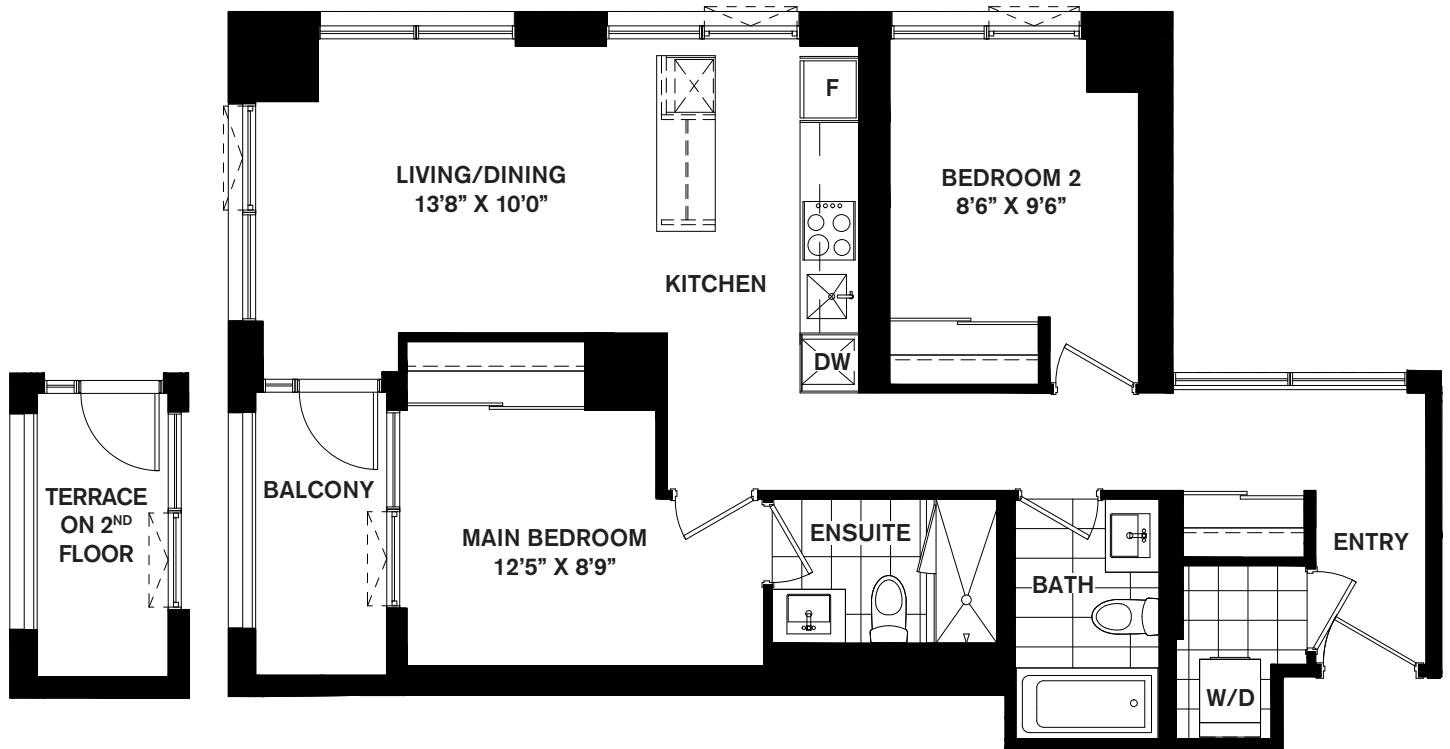

CONDOMINIUMS *at*  
Square One District

THE  
ELEGANT

2 Bedroom

21

Suite Area

800 SF

Outdoor Area

43 SF

Total Area

843 SF

CONFEDERATION PKWY

SQUARE ONE DR

All areas and stated room dimensions are approximate. Note: Actual usable floor space may vary from the stated floor area. Floor area is measured in accordance with the HCRA directive on floor area calculations. The purchaser acknowledges that the actual unit purchased may be a reversed layout to the plan shown. Outdoor area will vary depending on townhome location within the community. Please speak with a Sales Representative for details. Illustration is artist's concept. E. & O. E.