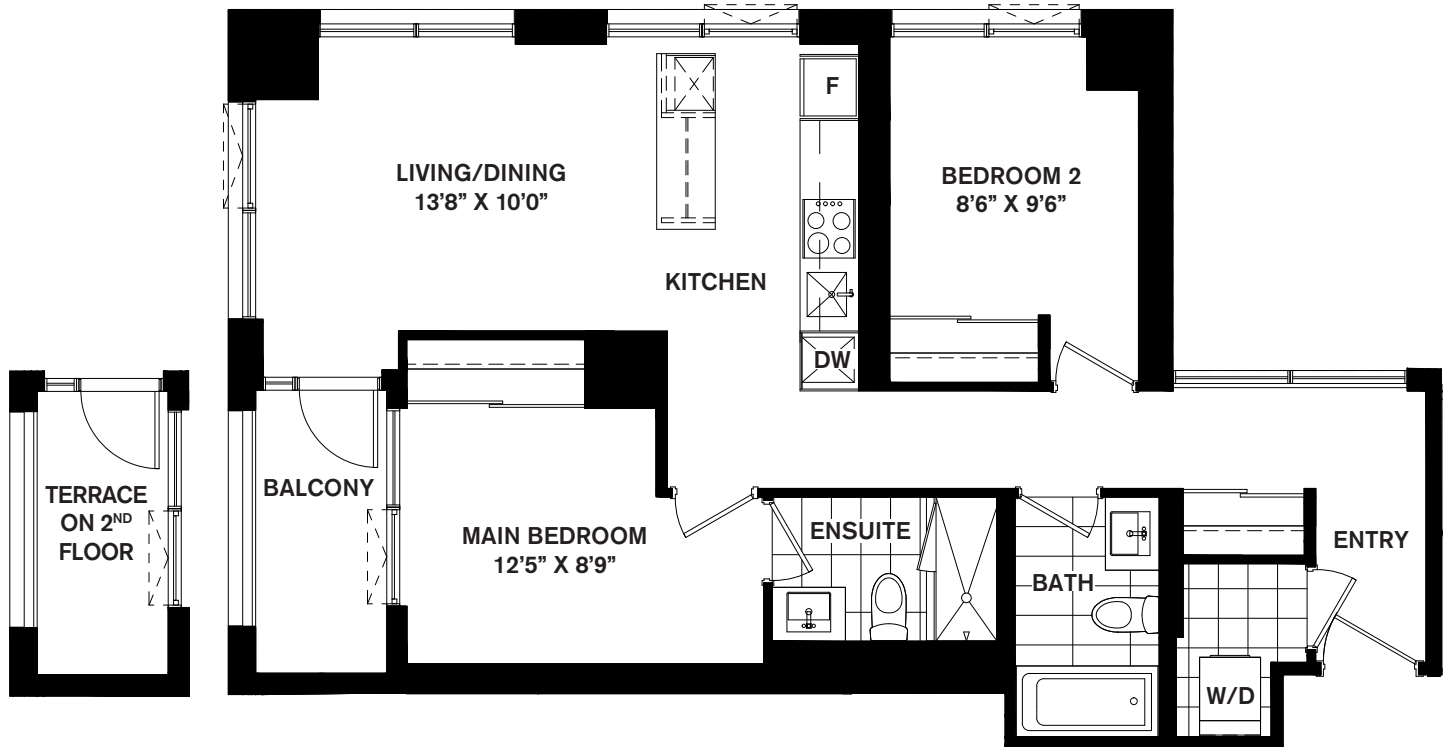

CONDOMINIUMS *at*  
Square One District

THE  
ELEGANT

2 Bedroom

21

Suite Area

800 SF

Outdoor Area

43 SF

Total Area

843 SF

CONFEDERATION PKWY

All areas and stated room dimensions are approximate. Note: Actual usable floor space may vary from the stated floor area. Floor area is measured in accordance with the HCRA directive on floor area calculations. The purchaser acknowledges that the actual unit purchased may be a reversed layout to the plan shown. Outdoor area will vary depending on townhome location within the community. Please speak with a Sales Representative for details. Illustration is artist's concept. E. & O. E.