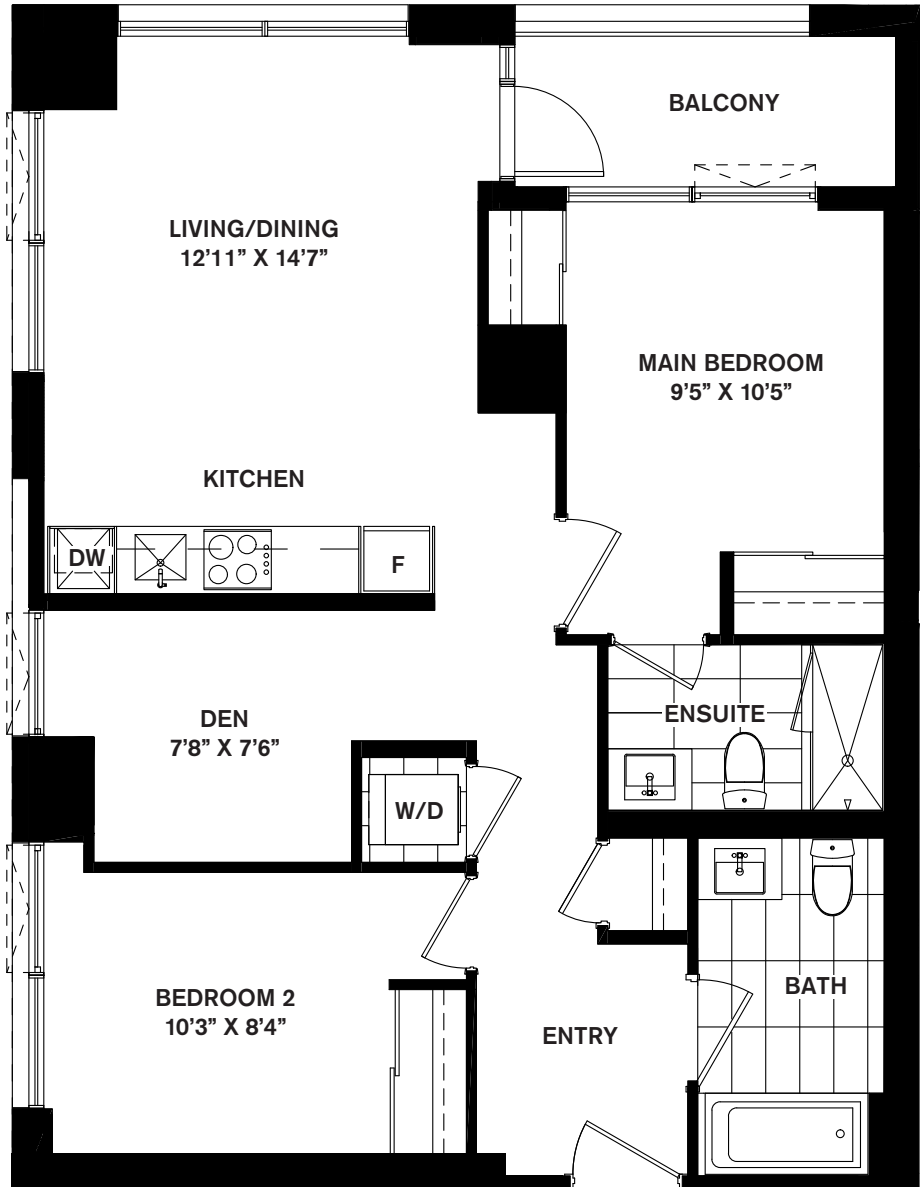

CONDOMINIUMS at Square One District

THE PALETTE

2 Bedroom + Den

2+A (BF)

Suite Area

872 SF

Outdoor Area

47 SF

Total Area

919 SF

LEVEL 2

LEVELS 3-4

LEVEL 5

LEVEL 6

LEVELS 7-45

SQUARE ONE DR

CONFEDERATION PKWY

All areas and stated room dimensions are approximate. Floor area measured in accordance with Tarion bulletin #22. Actual living areas will vary from stated floor areas. Size and location of windows may vary. The purchaser acknowledges that the actual unit purchased may be a reversed layout to the plan shown. Illustration is artist's concept. E. & O. E. Outdoor area will vary depending on suite location within the building. Please speak with a Sales Representative for details.