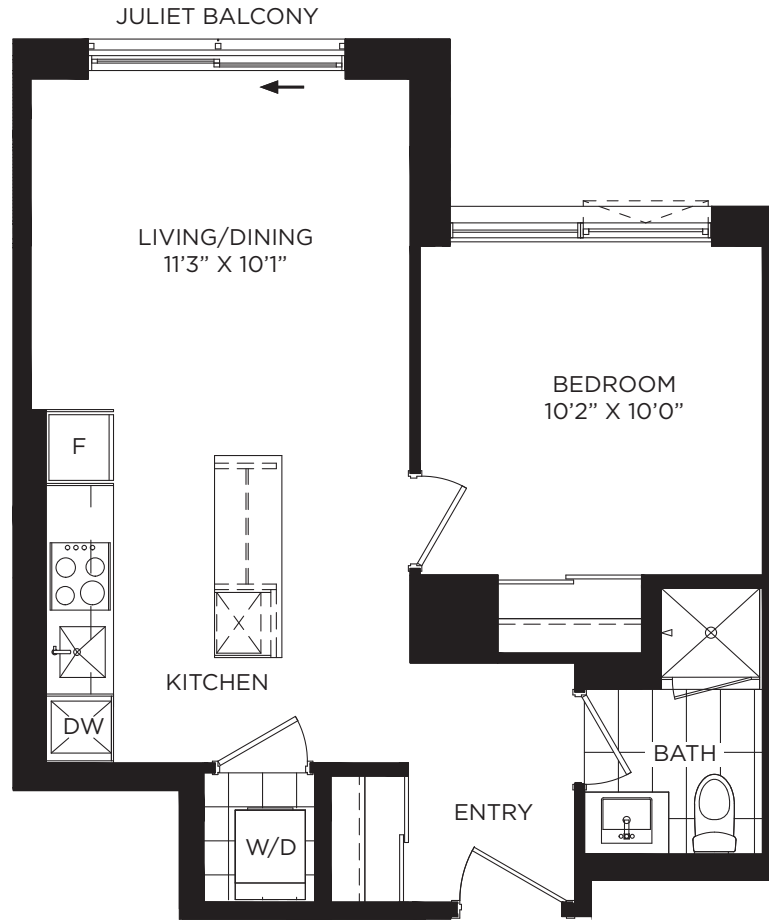

STAK36

CONDOMINIUMS at
Square One District

THE SILHOUETTE

1 Bedroom
1A
Suite Area 520 SQ. FT.

CONFEDERATION PKWY

SQUARE ONE DR

LEVELS 7-48

Drawings are not to scale. Floor areas measured in accordance with HCRA. Directive titled "Floor Area Calculations - Condominium Homes, dated February 1st, 2021". Note: Actual usable floor space may vary from the stated floor area. A tolerance of +/- 2.0% from the total area measured is accepted by HCRA. The purchaser acknowledges that the actual Unit purchased may be a reversed mirror layout of the plan attached hereto as Schedule "A".