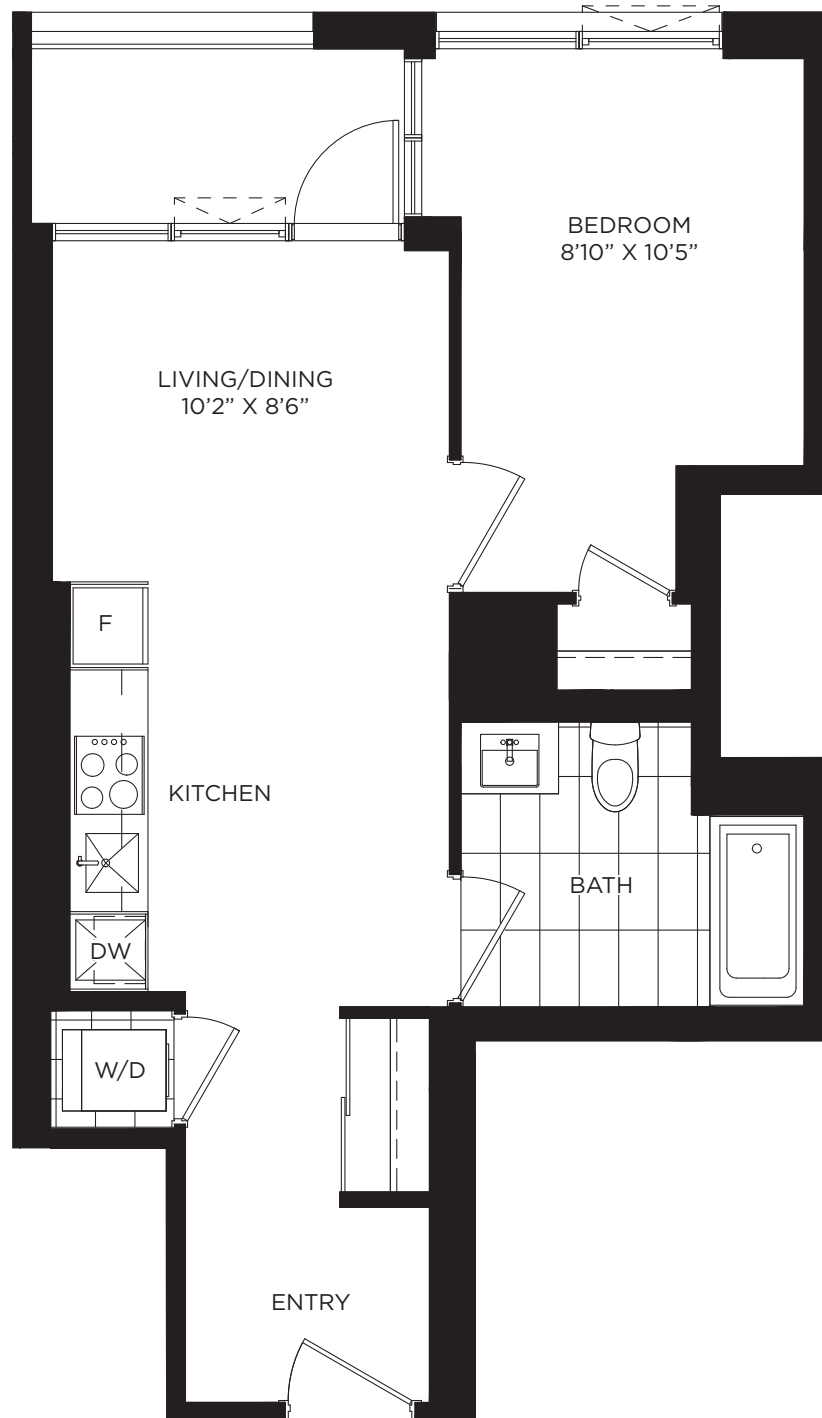

STAK36

CONDOMINIUMS at
Square One District

THE CONTEMPORARY

1 Bedroom

1D (BF)

Suite Area

552 SQ. FT.

Outdoor Area

44 SQ. FT.

Total Area

596 SQ. FT.

CONFEDERATION PKWY

SQUARE ONE DR

LEVELS 7-48

Drawings are not to scale. Floor areas measured in accordance with HCRA. Directive titled "Floor Area Calculations - Condominium Homes, dated February 1st, 2021". Note: Actual usable floor space may vary from the stated floor area. A tolerance of +/- 2.0% from the total area measured is accepted by HCRA. The purchaser acknowledges that the actual Unit purchased may be a reversed mirror layout of the plan attached hereto as Schedule "A".