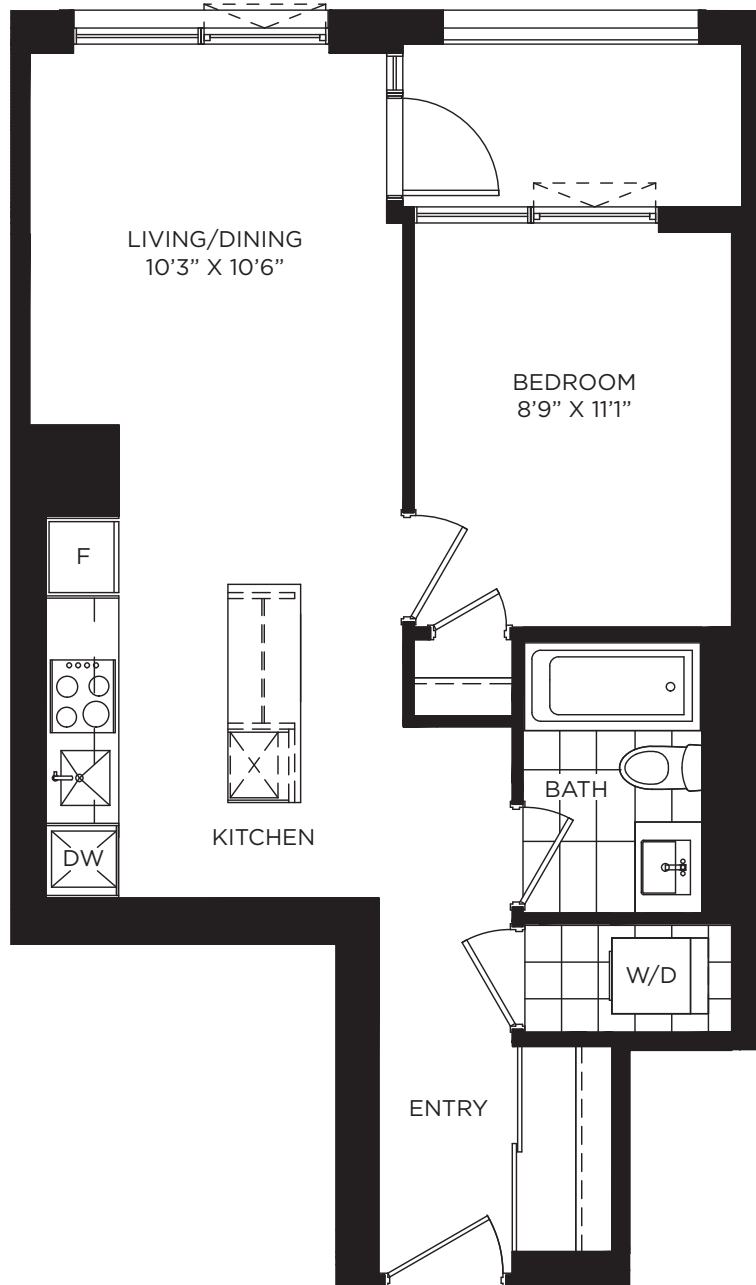

STAK36

CONDOMINIUMS at
Square One District

THE VINTAGE

1 Bedroom

1E

Suite Area

560 SQ. FT.

Outdoor Area

42 SQ. FT.

Total Area

602 SQ. FT.

CONFEDERATION PKWY

SQUARE ONE DR

LEVELS 7-48

Drawings are not to scale. Floor areas measured in accordance with HCRA. Directive titled "Floor Area Calculations - Condominium Homes, dated February 1st, 2021". Note: Actual usable floor space may vary from the stated floor area. A tolerance of +/- 2.0% from the total area measured is accepted by HCRA. The purchaser acknowledges that the actual Unit purchased may be a reversed mirror layout of the plan attached hereto as Schedule "A".