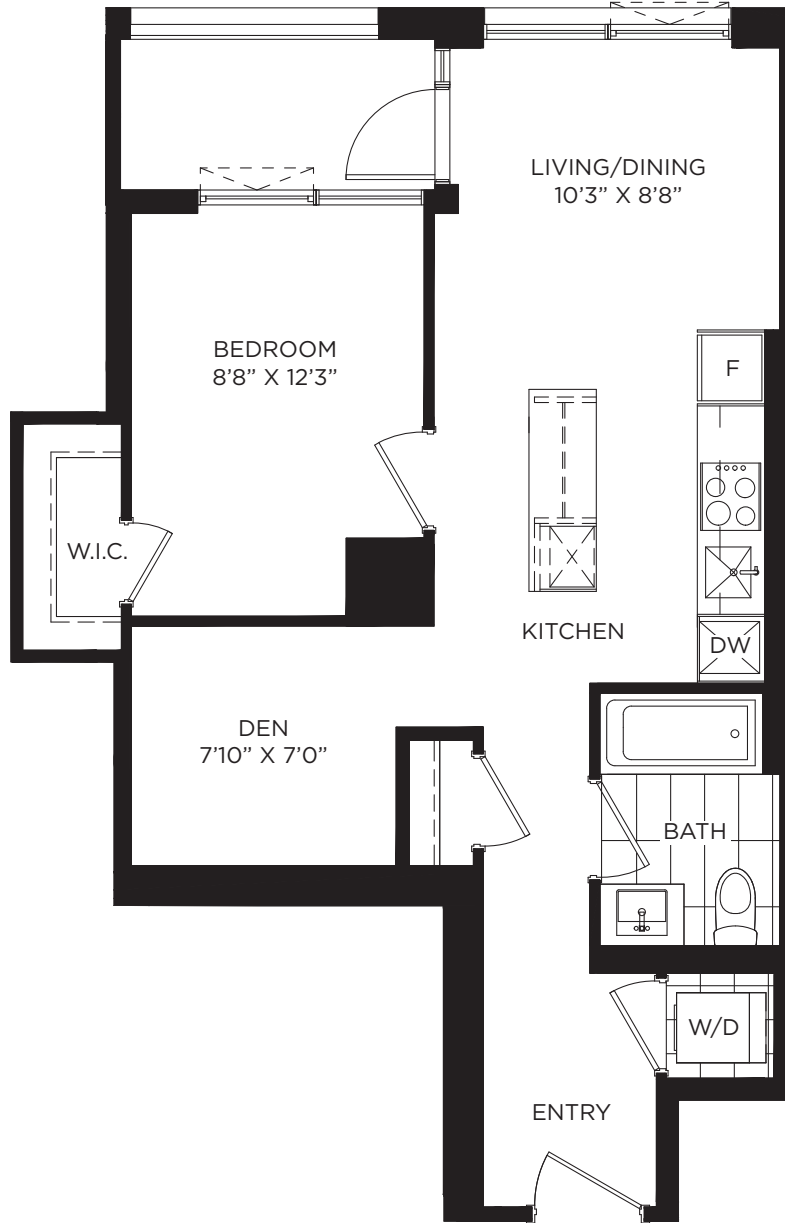

STAK36

CONDOMINIUMS at
Square One District

THE ANTIQUE

1 Bedroom + Den	
1+A	
Suite Area	600 SQ. FT.
Outdoor Area	42 SQ. FT.
Total Area	642 SQ. FT.

CONFEDERATION PKWY

SQUARE ONE DR

LEVELS 7-48

Drawings are not to scale. Floor areas measured in accordance with HCRA. Directive titled "Floor Area Calculations - Condominium Homes, dated February 1st, 2021". Note: Actual usable floor space may vary from the stated floor area. A tolerance of +/- 2.0% from the total area measured is accepted by HCRA. The purchaser acknowledges that the actual Unit purchased may be a reversed mirror layout of the plan attached hereto as Schedule "A".